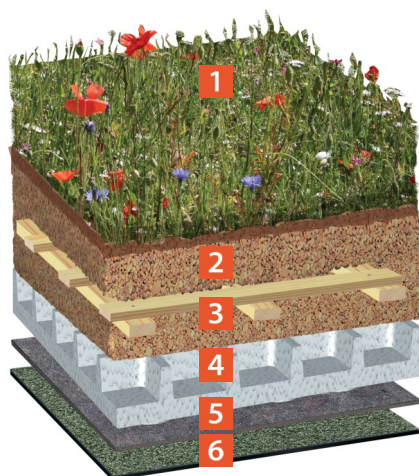

SYSTEM SUMMARY

Bauder Pitched WB Wildflower Blanket System

Pitched biodiverse wildflower green roof system

Suitable for pitched roofs up to 25°. The pre-grown native wildflower blanket, roots into the pitched substrate to stabilise it and aid the quick establishment of the green roof. The blanket has 40 varieties of British native species, designed to give a long flowering season. The square section cell and edge profiles mean the reservoir board holds more water than other drainage boards. The system is fully GRO and FLL compliant. This system is suitable for both new build construction and retrofit. The Bauder green roof promise is available for this system.

Product	Description	Thickness	Saturated weight
1 Wildflower Blanket *	Includes 40 of native wildflowers and herbs with less than 10% grass species. RHS Certified perfect for pollinators	30mm (blanket only)	30Kg/m ²
2 Biodiverse Substrate	Lightweight growing medium for biodiverse green roof planting schemes manufactured to GRO and FLL guide lines and tested to BS8616	100mm	120Kg/m ²
3 Wooden Trellis	The trellis stabilises the substrate and helps prevent slipping until the vegetation has fully rooted into the substrate	N/A	C 3Kg/m ²
4 Bauder Reservoir Board	Lightweight polystyrene multi-functional water storage and drainage layer. 50-75mm deep	50mm or 75mm	11Kg/m ² or 22.5Kg/m ² (water filled)
5 Bauder FSM 600 Protection Layer	Is 100% recycled Polyester and polypropylene fibre mix protection layer to prevent mechanical damage to the underlying waterproofing.	4mm	3.6Kg/m ²
6 Bauder's Underlying Waterproofing System	Various options for Bituminous Membrane, Hot Melt, Single-ply or Cold applied liquid systems.	Not included	Not included
Green Roof System Build up (fully saturated, excludes waterproofing)		184-209mm	168-179Kg/m²