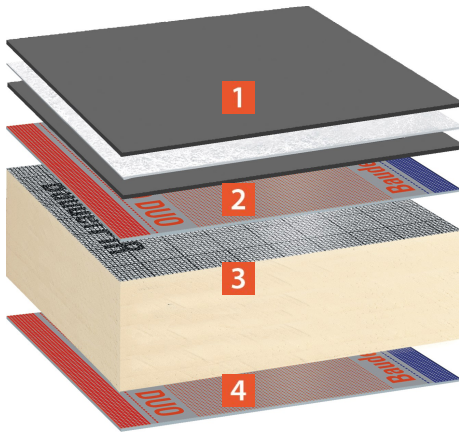

SYSTEM SUMMARY

LiquiTEC Roof System

Liquid applied warm roof covering system - cold applied

Cold liquid applied, warm roof system suitable for new build, refurbishment and green roof applications. A range of colour finishes are available and can also be used in cold and inverted roof scenarios.

Product	Description	thickness	weight
1 LiquiDEK waterproofing	Cold liquid applied, fast curing waterproofing resin, for the main roof area; applied in 2 coats 'wet-on-wet', with Bauder 110g reinforcement fleece between them.	2mm	3.11Kg/m ²
2 KSD Duo Carrier membrane	Self-adhesive elastomeric bitumen vapour control layer and carrier membrane with patented "DUO" lap technology to ensure sealing of lap joints. The product features an aluminium foil facing for vapour impermeability.	1.5mm	1.8Kg/m ²
4 KSD Duo Vapour Control Layer		1.5mm	1.8Kg/m ²
3 PIR FA-TE Flatboard Insulation	Thermally efficient, lightweight and zero ODP rated; Foil-faced on both sides for increased thermal efficiency. Alternatively, Bauder PIR Tapered can be used for improved drainage falls.	120mm (or as specification)	3.6Kg/m ²
System Build up		125mm	10.31Kg/m²

SYSTEM OPTIONS

LIQUIFINISH COLOURS		VAPOUR CONTROL LAYERS		INSULATIONS	BauderPIR FA-TE Flatboard	BauderPIR Tapered
LiquiDEK is Blue Grey (RAL 7031) as standard		BAUDER MEMBRANE	SUITABILITY TO DECK TYPE	THICKNESSES (mm)	Approx 'U' VALUE (W/m ² K) assuming concrete, metal or plywood deck	
Blue grey RAL 7031		KSD Duo	Metal Plywood OSB Concrete Please contact Bauder for any other deck types not listed and their suitability	120	0.17	0.2**
Stone grey RAL 7030				130*	0.16	0.18**
Traffic grey RAL 7043				140	0.15	0.17**
				160	0.13	0.15**
				180*	0.12	0.13**
				200*	0.11	0.12**