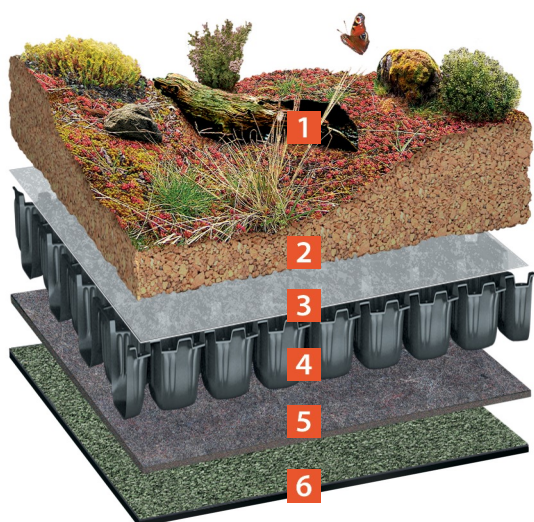

SYSTEM SUMMARY

Bauder Extensive Biodiverse Green Roof Solution

Biodiverse green roof system

This specific type of biodiverse (or brown roof) is designed to incorporate as many types of habitat as possible giving a home and food source to invertebrates and pollinators which in turn are food for many birds and bat species. The roof is typically sown or plug planted with a very broad range of plant species. Additional habitat features such as dead wood, stone/sand piles and dew ponds can also be incorporated into the design. The Bauder "Green Roof Promise" is available for this system.

Product	Description	thickness	Saturated weight
1 Vegetation *	Typically Bauder's range of native seed and plug mixes are used in combination with other habitat features.	Thickness and weight varies with season	
2 Bauder Biodiverse Substrate	Bauder's Biodiverse substrate is a lightweight growing medium tested to BS 8616 and designed to meet GRO and FLL guidelines, these are often contoured to give differing habitats	Varies typically 100-150mm	120-180 Kg/m ²
3 Bauder Filter Fleece	Filtration layer that prevents substrate fines from washing into the drainage and water storage layer.	1mm	0.13Kg/m ²
4 Bauder DSE 40 Drainage Layer	DSE40 is a 40mm drainage board, holding 13.5 ltr/m ² . The light weight board is made from 100% Recycled	40mm	15.3Kg/m ² (water filled)
5 Bauder FSM 600 Protection Layer	Is 100% recycled Polyester and polypropylene fibre mix protection layer to prevent mechanical damage to the underlying waterproofing.	4mm	3.6Kg/m ²
6 Bauder's Underlying Waterproofing System	Options for Bituminous Membrane, Hot Melt, Single-ply or Cold applied liquid systems.	Not Included	Not Included
Green Roof System Build up (fully saturated, excludes waterproofing & vegetation)		145-195 mm	139-189 Kg/m²