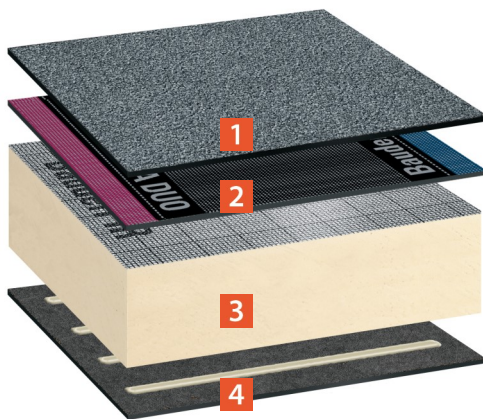

SYSTEM SUMMARY

Bauder System Airtech

Reinforced bitumen membrane warm roof covering system - self-adhered

Two layer, self-adhered, warm roof, bitumen membrane waterproofing system suitable for both new build and refurbishment applications. Can be used in cold and warm roof scenarios. Use torch-free for application in the vicinity of combustible construction materials. System achieves a fire rating of Broof(t4).

Product	Description	thickness	weight
1 KSO-P SN Capping Sheet	Self-Adhered, elastomeric bitumen capping sheet with a 200g/m ² polyester reinforcement.	4mm	5.1Kg/m ²
2 KSA Duo Underlayer	Self adhesive elastomeric bituminous membrane; glass lattice reinforcement; 'DUO' lap technology.	3.0mm	3.5Kg/m ²
3 PIR FA-TE Flatboard Insulation	Thermally efficient, lightweight and zero ODP rated; Foil-faced on both sides for increased thermal efficiency. Alternatively, Bauder PIR FA Tapered can be used for improved drainage falls.	160mm	4.8Kg/m ²
4 KSD Mica Air & Vapour Control Layer	Self-adhesive elastomeric bitumen vapour control layer; mica finished upper surface for easy bonding of insulation in Bauder insulation adhesive.	2.5mm	2.5Kg/m ²
System Build-up		169.5mm	15.9Kg/m²

SYSTEM OPTIONS

MEMBRANE COLOURS		AIR & VAPOUR CONTROL LAYERS		INSULATIONS			
		BAUDER MEMBRANE	SUITABILITY TO DECK TYPE		THICKNESSES (mm)	BauderPIR FA-TE Flatboard	BauderPIR FA Tapered
KSO-P SN Charcoal Grey 5.1Kg/m ²		KSD Mica	Metal Plywood OSB Concrete	Please contact Bauder for any other deck types not listed and their suitability	Approx. 'U' VALUE (W/m ² K) assuming concrete, metal or plywood deck and does not take into account any materials below the deck.		
KSO SN Natural slate 4.6Kg/m ²					120	0.17	0.17**
KSO SN Brown 4.6Kg/m ²					130*	0.16	0.16**
					140	0.15	0.15**
					160	0.13	0.13**
					180*	0.12	0.12**
					200*	0.11	0.11**