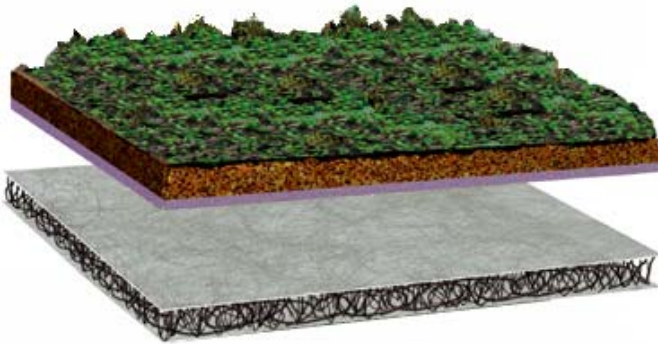

BAUDER EXTENSIVE GREEN ROOF SYSTEM

1-2 DEGREES – TOTALLY FLAT ROOF

Planted primarily for aesthetic and ecological reasons, the Bauder Xero Flor XF301 is our highly successful sedum blanket which features sedums specifically selected to flourish in our climate. The multifunctional sedum blanket offers a labour efficient installation as it combines the vegetation support layer with a moisture retention fleece, providing the perfect base for all roofing scenarios. The pre-attached fleece is a unique feature of the Bauder sedum blanket as it retains moisture after rainfall, allowing plants time to take up the water for future storage.

Bauder XF301 Sedum Blanket is a pre-cultivated vegetation blanket on a patented nylon loop and geo-textile base carrier with special substrate and a pre-attached has an integral 8mm moisture retention fleece.

Bauder SDF Mat is a multifunctional drainage, filtration and protection layer manufactured from ultraviolet resistant nylon woven loops which are thermally bonded to geo-textile filter fleece facings.

Developed in partnership with Xero Flor, this Bauder Sedum Blanket provides a lightweight 'instant' green solution. Grown in the United Kingdom since 1997, allows us to use a blend of sedum varieties that are ideally suited to our local climate. We harvest and deliver our blankets to site for installation within 24 hours.